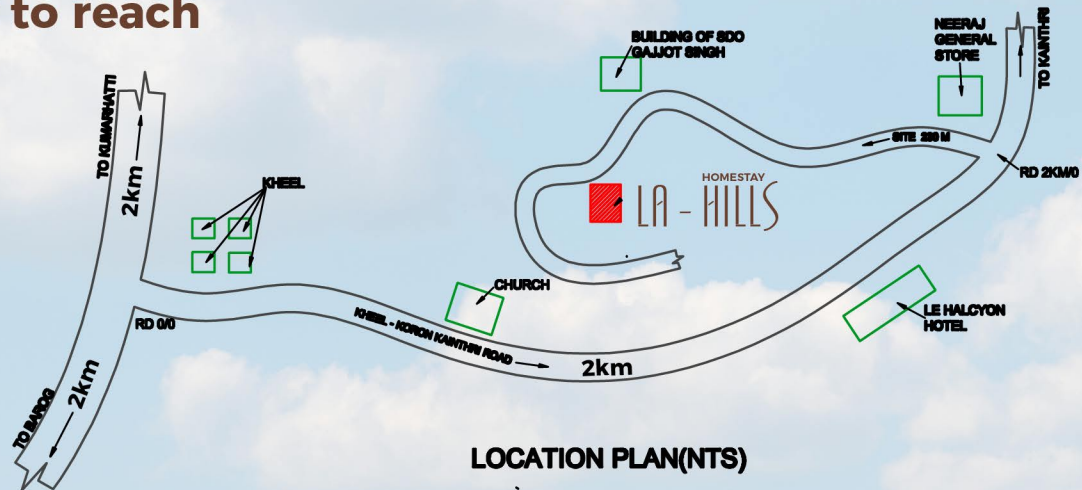

Choor Chandni Peak

3.8 Km

Shimla

55 Km

HOMESTAY LA - HILLS

How to reach

Address

Village Padgyaini, Near Neeraj Store,
Khilka Mod, Distt. Solan, Himachal Pradesh